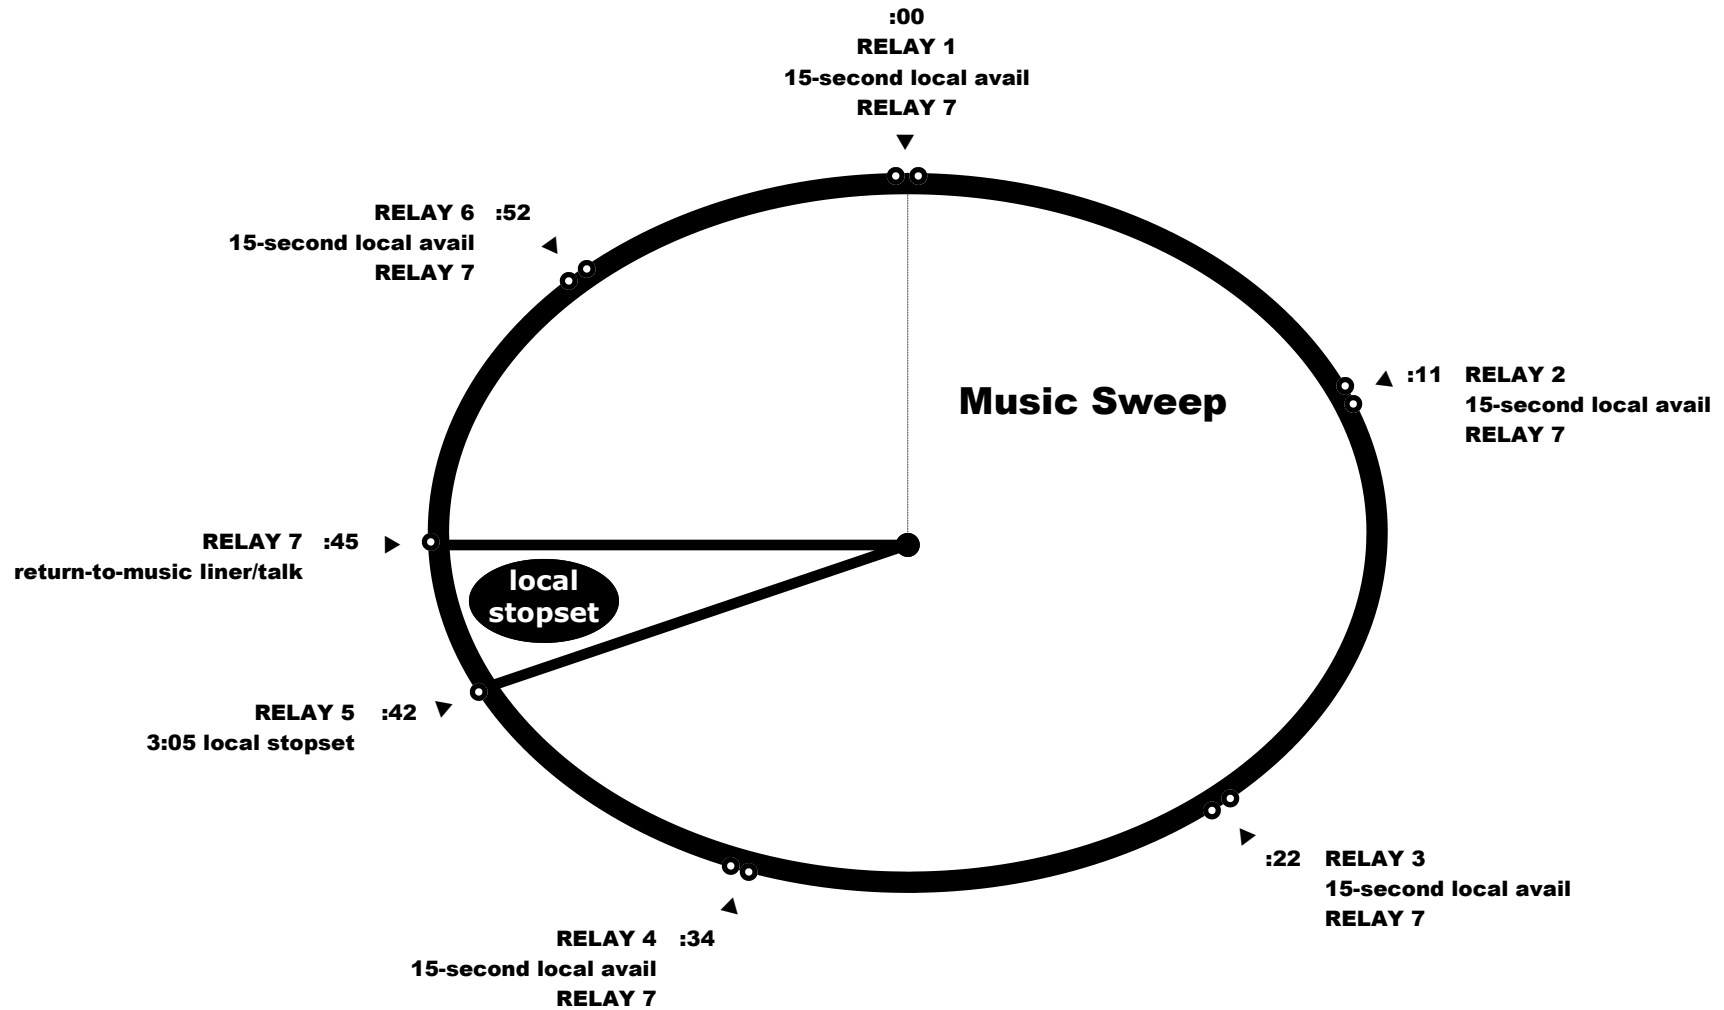

RadioU Network Format Clock

Note: all breaks float except :00
(revised 040707)